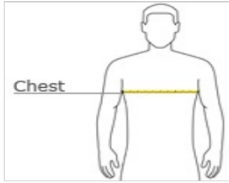

HOW TO MEASURE

CHEST WIDTH
Measure under the arm and around the fullest part of the chest with arms down, keeping tape horizontal.

UNISEX SIZING

Very soft and comfortable

SIZE CHART

	XS	S	M	L	XL	2XL	3XL	4XL
Chest	32-34	35-36	37-39	40-42	43-45	46-48	49-51	52-54

COLOR INFORMATION

 Aqua PMS 326C	 Awareness Pink PMS 2038C	 Black PMS BLACK C	 Charcoal PMS 7540C	 Classic Red PMS 200C	 Coyote Brown PMS 2326C	 Deep Royal PMS 7687C	 Deep Smoke PMS 425C	 Deepest Grey PMS 426C	 Desert Rose PMS 2442C	 Desert Tan PMS 4269C
 Dusty Peach PMS 7611C	 Eggplant PMS 518C	 Electric Purple PMS 2115C	 Eucalyptus Blue PMS 7475C	 Evergreen PMS 626C	 Fiery Red PMS 2035C	 Flush Pink PMS 215C	 Forest Green PMS 5467C	 Gardenia	 Gold PMS 7409C	 Grey PMS 423C
 Grey Frost PMS COOL GRAY 10C	 Heathered Bright Turquoise PMS 7690C	 Heathered Brown	 Heathered Cardinal PMS 7421C	 Heathered Charcoal PMS 7540C	 Heathered Kelly Green PMS 3415C	 Heathered Navy PMS 2379C	 Heathered Purple PMS 7671C	 Heathered Red PMS 194C	 Heathered Royal PMS 660C	 Ice Blue PMS 277C

 Jewel Green PMS 3298C	 Kiwi Green PMS 7741C	 Lemon Yellow PMS 3935C	 Light Heather Grey PMS COOL GRAY 5C	 Light Turquoise PMS 7704C	 Lime Shock PMS 375C	 Maritime Blue PMS 653C	 Mint PMS 344C	 Neon Pink PMS 190C	 Neptune Blue PMS 7694C	 New Navy PMS 533C
 Nostalgia Rose PMS 5005C	 Ochre Yellow PMS 1245C	 Olive PMS 418C	 Orange PMS 1495C	 Plum PMS 7645C	 Purple PMS 7679C	 Rosewater Pink	 Royal Frost PMS 7684C	 Russet PMS 7610C	 White	 White Smoke PMS COOL GRAY 4C